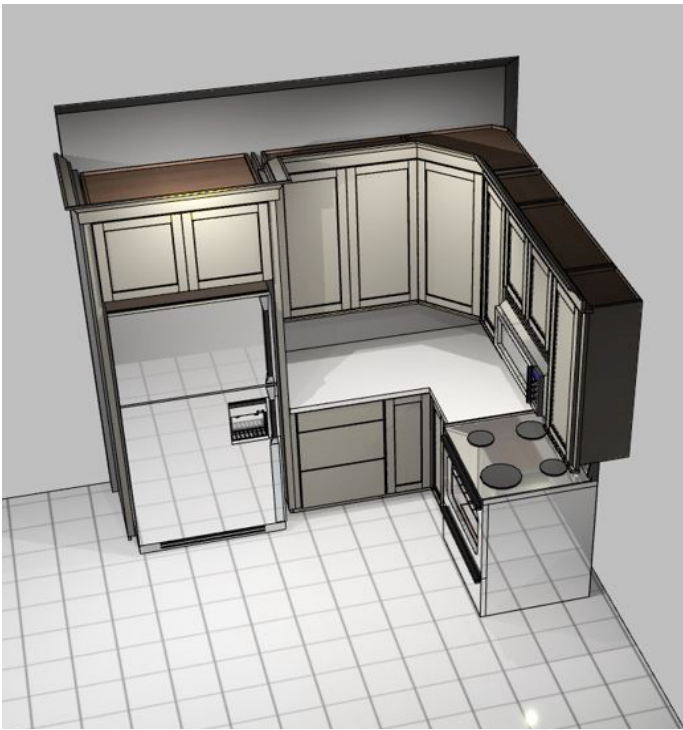

(480)798-7060
ERC.BUILD
 SALES@ERC.BUILD

The Key Biscayne Casita

Turnkey Cost: \$183,600 612 SF

THIS PRICE INCLUDES:

- *400 AMP PANEL UPGRADE
 - *PLUMBING AND ELECTRICAL RUNS UP TO 110'
 - *CUSTOM CABINET PACKAGE
 - *GRANITE COUNTER TOPS
 - *ALL APPLIANCES (EXCEPT REFRIDGERATOR)
- See complete product list below

FRONT ELEVATION

RIGHT ELEVATION

REAR ELEVATION

LEFT ELEVATION

***Cabinet Order**

Luxury Package included:

American Wood mark Leesburg Dura form Collection: Linen, Harbor, Stone, Espresso, Breeze, Drift

Refer to the Key Biscayne Casita kitchen layout.

*Product Order

	Item	Manufacturer	Model number	Size: Width, Depth, Height/ Description: Color	Qty
10)	Toilet	American Standard	726DA101.020	Toilet 18" W x 31" D x 31" H. 1.28 GPF Single flush elongated white toilet	1
11)	Single-Vanity	Glacier Bay	EV30P2-WH	Single- Vanity: 31" W x 30" D x 35" H Single white bath vanity with white cultured marble top. (white, pearl gray) UPGRADABLE	1
12)	Vanity Light	Hampton Bay	NB33307	Vanity Light: brushed nickel	1
13)	Ceiling Fan	Hampton Bay	52050	Ceiling fan: 52" brushed nickel	2
14)	Sconce	Hampton Bay	G14806-BK	EXTERIOR Lights: Black Sconce	2
16)	Water Heater	Rheem	XE30M06ST45U1	Water Heater: 21" W x 21" D x 38" H. 1-2 persons electric 30-Gal (tanked)	1
17)	Exhaust Fan	Broan-NuTone	696N	50 CFM ceiling wall mount bathroom exhaust	1
18)	Kitchen Faucet	Delta	19824LF-BL	Single hand pulldown sprayer (stainless, chrome, champagne bronze, matte black)	1
19)	Bathroom Faucet	Delta	B2511LF-SSPPU-ECO	4" center set 2-handle faucet (chrome or brushed nickel)	1
20)	Shower/ tub valve with faucet/trim	Delta	144749-BL	Nicoli H20Kinetic Rough Included Single-Handle 5-Spray Tub and Shower Faucet 1.75 GPM in (chrome, champagne bronze, stainless, matte black)	1
21)	Toilet paper holder/ towel ring	Delta	PWD62B-BN-VK	2-piece bath hardware set with toilet paper holder and towel ring in brushed nickel	1
22)	Towel Rack	Delta	PWD24-BN	24" wall mount towel bar in brushed nickel	1