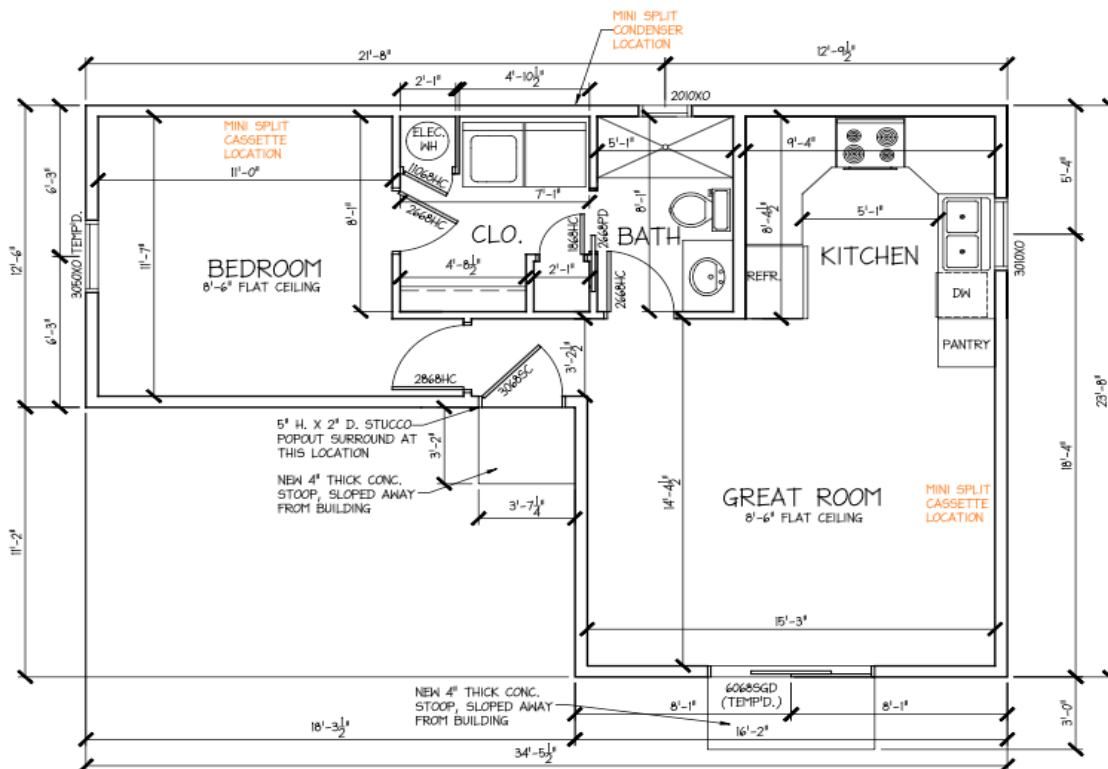

(480)798-7060
ERC.BUILD
 SALES@ERC.BUILD

The Key Biscayne Casita

Turnkey Cost: \$183,600 612 SF

THIS PRICE INCLUDES:

- *400 AMP PANEL UPGRADE
 - *PLUMBING AND ELECTRICAL RUNS UP TO 110'
 - *CUSTOM CABINET PACKAGE
 - *GRANITE COUNTER TOPS
 - *ALL APPLIANCES (EXCEPT REFRIDGERATOR)
- See complete product list below

FRONT ELEVATION

RIGHT ELEVATION

REAR ELEVATION

LEFT ELEVATION

***Cabinet Order**

Luxury Package included:

American Wood mark Leesburg Dura form Collection: Linen, Harbor, Stone, Espresso, Breeze, Drift

Refer to the Key Biscayne Casita kitchen layout.

*Product Order

	Item	Manufacturer	Model number	Size: Width, Depth, Height/ Description: Color	Qty
10)	Toilet	American Standard	726DA101.020	Toilet 18" W x 31" D x 31" H. 1.28 GPF Single flush elongated white toilet	1
11)	Single-Vanity	Glacier Bay	EV30P2-WH	Single- Vanity: 31" W x 30" D x 35" H Single white bath vanity with white cultured marble top. (white, pearl gray) UPGRADABLE	1
12)	Vanity Light	Hampton Bay	NB33307	Vanity Light: brushed nickel	1
13)	Ceiling Fan	Hampton Bay	52050	Ceiling fan: 52" brushed nickel	2
14)	Sconce	Hampton Bay	G14806-BK	EXTERIOR Lights: Black Sconce	2
16)	Water Heater	Rheem	XE30M06ST45U1	Water Heater: 21" W x 21" D x 38" H. 1-2 persons electric 30-Gal (tanked)	1
17)	Exhaust Fan	Broan-NuTone	696N	50 CFM ceiling wall mount bathroom exhaust	1
18)	Kitchen Faucet	Delta	19824LF-BL	Single hand pulldown sprayer (stainless, chrome, champagne bronze, matte black)	1
19)	Bathroom Faucet	Delta	B2511LF-SSPPU-ECO	4" center set 2-handle faucet (chrome or brushed nickel)	1
20)	Shower/ tub valve with faucet/trim	Delta	144749-BL	Nicoli H20Kinetic Rough Included Single-Handle 5-Spray Tub and Shower Faucet 1.75 GPM in (chrome, champagne bronze, stainless, matte black)	1
21)	Toilet paper holder/ towel ring	Delta	PWD62B-BN-VK	2-piece bath hardware set with toilet paper holder and towel ring in brushed nickel	1
22)	Towel Rack	Delta	PWD24-BN	24" wall mount towel bar in brushed nickel	1