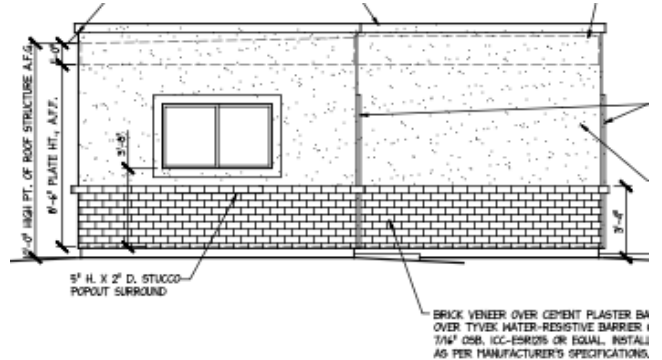

(480)798-7060
ERC.BUILD
 SALES@ERC.BUILD

The Key Biscayne Casita

Turnkey Cost: \$183,600 612 SF

THIS PRICE INCLUDES:

- *400 AMP PANEL UPGRADE
 - *PLUMBING AND ELECTRICAL RUNS UP TO 110'
 - *CUSTOM CABINET PACKAGE
 - *GRANITE COUNTER TOPS
 - *ALL APPLIANCES (EXCEPT REFRIDGERATOR)
- See complete product list below

FRONT ELEVATION

RIGHT ELEVATION

REAR ELEVATION

LEFT ELEVATION

***Cabinet Order**

Luxury Package included:

American Wood mark Leesburg Dura form Collection: Linen, Harbor, Stone, Espresso, Breeze, Drift

Refer to the Key Biscayne Casita kitchen layout.