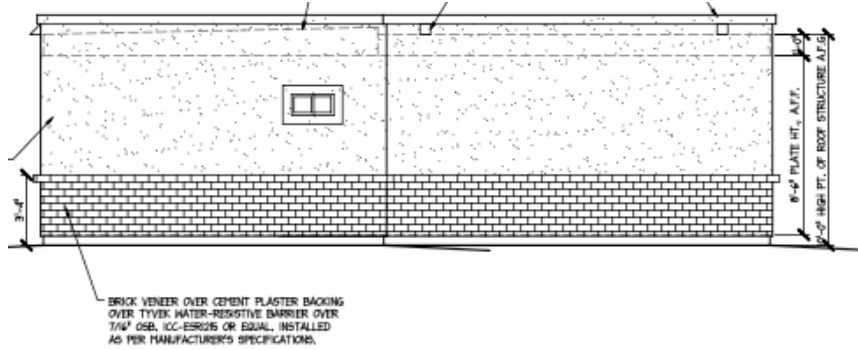

(480)798-7060
ERC.BUILD
 SALES@ERC.BUILD

The Key Biscayne Casita

Turnkey Cost: \$183,600 612 SF

THIS PRICE INCLUDES:

- *400 AMP PANEL UPGRADE
 - *PLUMBING AND ELECTRICAL RUNS UP TO 110'
 - *CUSTOM CABINET PACKAGE
 - *GRANITE COUNTER TOPS
 - *ALL APPLIANCES (EXCEPT REFRIDGERATOR)
- See complete product list below

FRONT ELEVATION

RIGHT ELEVATION

REAR ELEVATION

LEFT ELEVATION

***Cabinet Order**

Luxury Package included:

American Wood mark Leesburg Dura form Collection: Linen, Harbor, Stone, Espresso, Breeze, Drift

Refer to the Key Biscayne Casita kitchen layout.