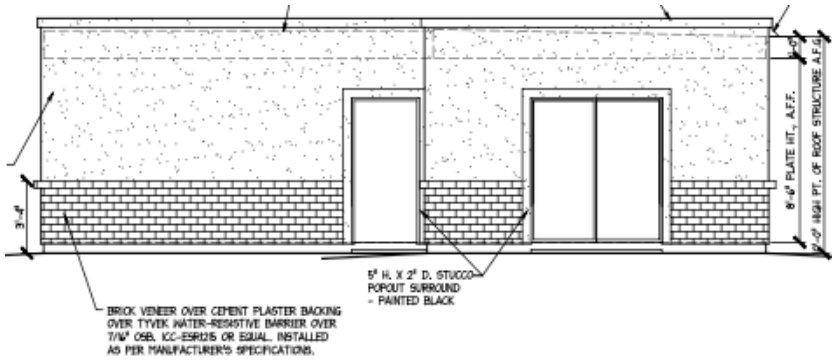

(480)798-7060
ERC.BUILD
 SALES@ERC.BUILD

The Key Biscayne Casita

Turnkey Cost: \$183,600 612 SF

THIS PRICE INCLUDES:

- *400 AMP PANEL UPGRADE
 - *PLUMBING AND ELECTRICAL RUNS UP TO 110'
 - *CUSTOM CABINET PACKAGE
 - *GRANITE COUNTER TOPS
 - *ALL APPLIANCES (EXCEPT REFRIDGERATOR)
- See complete product list below

FRONT ELEVATION

RIGHT ELEVATION

REAR ELEVATION

LEFT ELEVATION

***Cabinet Order**

Luxury Package included:

American Wood mark Leesburg Dura form Collection: Linen, Harbor, Stone, Espresso, Breeze, Drift

Refer to the Key Biscayne Casita kitchen layout.