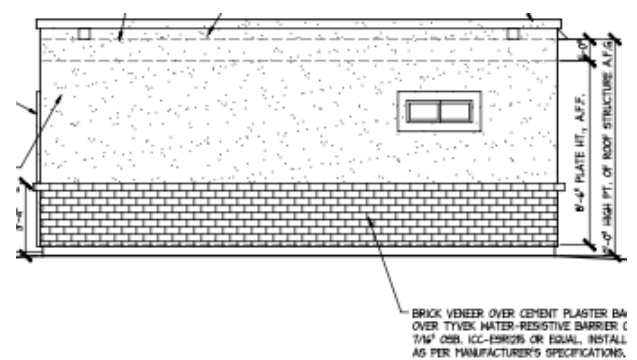

(480)798-7060
ERC.BUILD
 SALES@ERC.BUILD

The Key Biscayne Casita

Turnkey Cost: \$183,600 612 SF

THIS PRICE INCLUDES:

- *400 AMP PANEL UPGRADE
 - *PLUMBING AND ELECTRICAL RUNS UP TO 110'
 - *CUSTOM CABINET PACKAGE
 - *GRANITE COUNTER TOPS
 - *ALL APPLIANCES (EXCEPT REFRIDGERATOR)
- See complete product list below

FRONT ELEVATION

RIGHT ELEVATION

REAR ELEVATION

LEFT ELEVATION

***Cabinet Order**

Luxury Package included:

American Wood mark Leesburg Dura form Collection: Linen, Harbor, Stone, Espresso, Breeze, Drift

Refer to the Key Biscayne Casita kitchen layout.