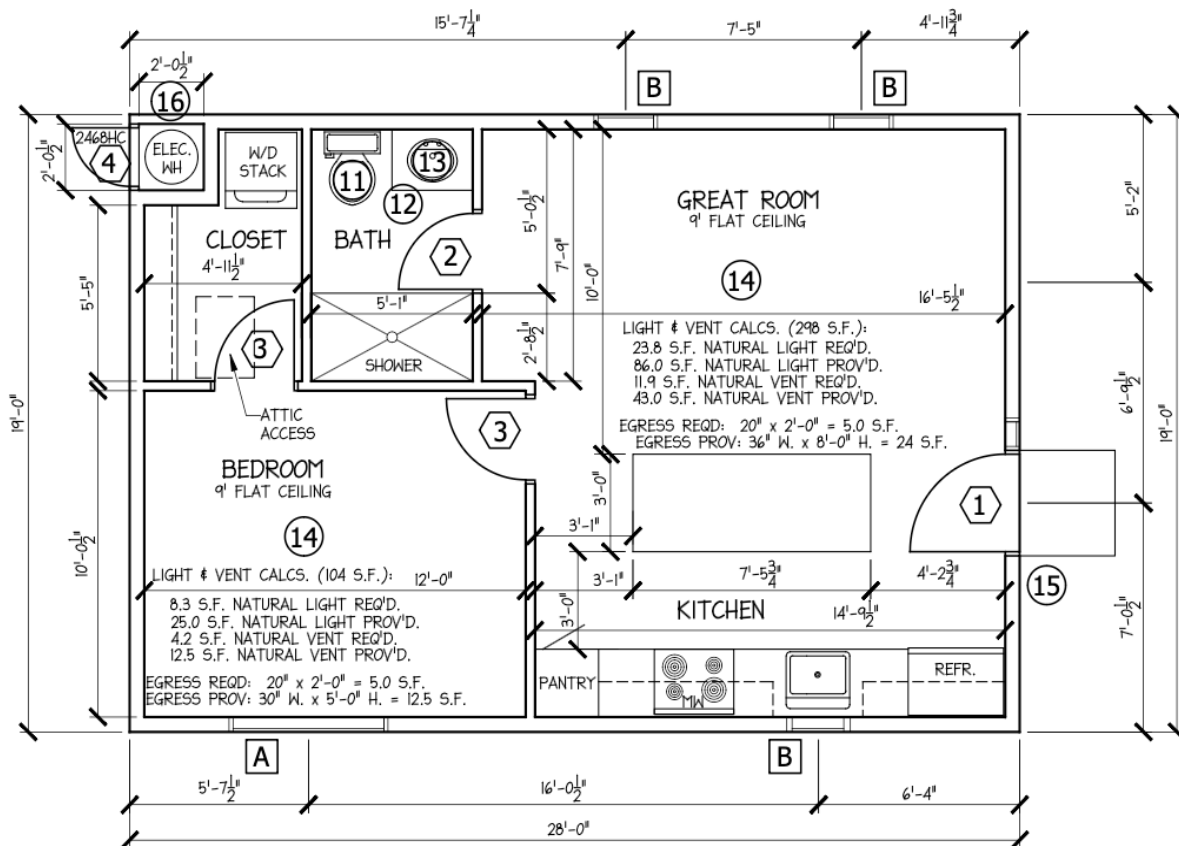

- *400 AMP PANEL UPGRADE
- *PLUMBING AND ELECTRICAL RUNS UP TO 110'
- *CUSTOM CABINET PACKAGE
- *GRANITE COUNTER TOPS
- *ALL APPLIANCES (EXCEPT REFRIDGERATOR)

See complete product list below

<https://www.youtube.com/watch?v=uNalGGVf-nA> – walk through casita at 6 minutes 30 seconds.