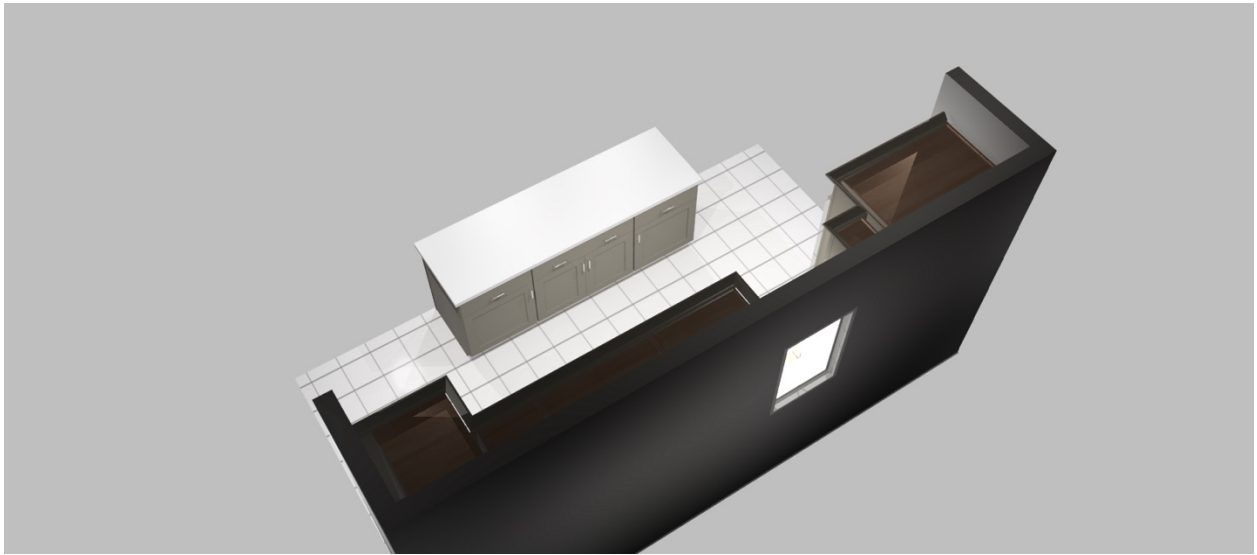

EVERYTHING RESIDENTIAL & COMMERCIAL
BUILD ELECTRICAL CONCRETE

(480)798-7060

ERC.BUILD

SALES@ERC.BUILD

AMBIANCE - MOOD - MASTERPIECE

The Woodlands Casita

Turnkey Cost: \$168,450 532 SF

THIS PRICE INCLUDES:

- *400 AMP PANEL UPGRADE
- *PLUMBING AND ELECTRICAL RUNS UP TO 110'
- *CUSTOM CABINET PACKAGE
- *GRANITE COUNTER TOPS
- *ALL APPLIANCES (EXCEPT REFRIDGERATOR)

See complete product list below

<https://www.youtube.com/watch?v=uNalGGVf-nA> – walk through casita at 6 minutes 30 seconds.

***Cabinet Order**

Luxury Package included:

American Wood mark Leesburg Dura form Collection: Linen, Harbor, Stone, Espresso, Breeze, Drift

Refer to the Woodlands casita kitchen layout.

Upgrade package available: