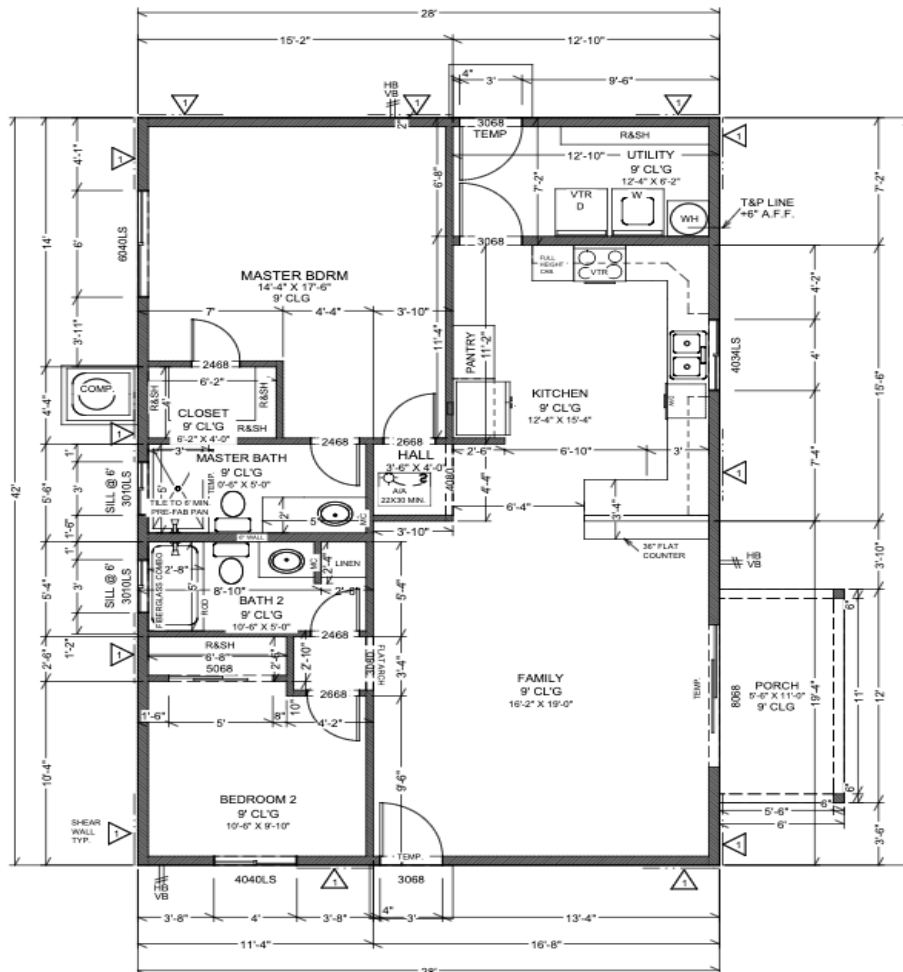

EVERYTHING RESIDENTIAL & COMMERCIAL
BUILD ELECTRICAL CONCRETE

(480)798-7060

ERC.BUILD

SALES@ERC.BUILD

SAVAGE
DESIGN TEAM

AMBIANCE - MOOD - MASTERPIECE

The Big Tex Casita

Turnkey Cost: \$247,850 1,176 SF

***Cabinet Order**

Luxury Package included:

American Wood mark Leesburg Dura form Collection: Linen, Harbor, Stone, Espresso, Breeze, Drift

Refer to the Big Tex casita kitchen layout.

Upgrade package available:

Upgrade Cabinet package to a custom painted set.

The Big Tex Product Sheet

*Window Order

	Item	Manufacturer	Model Number	Size/Description	Qty
1)	Window	Solar Industries	Select Series	4040XO. 48" x 48" Single Slider White VinylXO. UPGRADABLE	1
1+		Milgard	V150 Series		
2)	Window	Solar Industries	Select Series	5040XO. 60" x 48" Single Slider White VinylXO. UPGRADABLE	1
2+		Milgard	V150 Series		
3)	Window	Solar Industries	Select Series	3010XO. 36" x 12" Single Slider White VinylXO. UPGRADABLE	2
3+		Milgard	V150 Series		
4)	Window	Solar Industries	Select Series	4030XO. 48" x 36" Single Slider White VinylXO. UPGRADABLE	1
4+		Milgard	V150 Series		